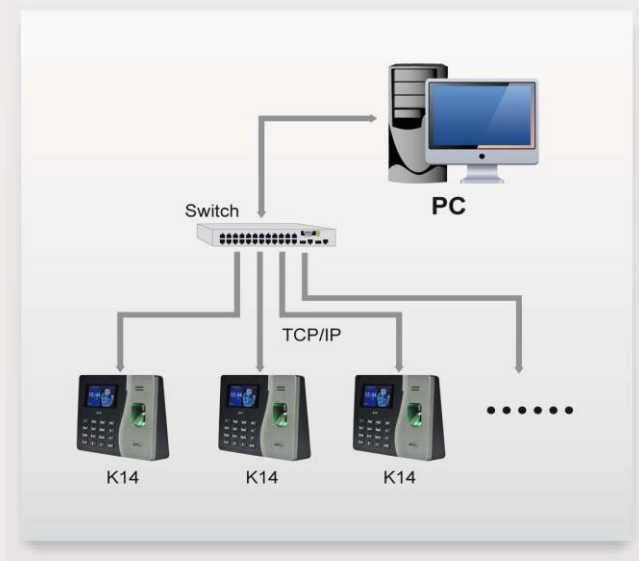

You can use Excel; you can be an excellent Workforce Management Manager!

K14 Internet SSR Fingerprint Time Clock

Introduction

K14 is an innovation biometric fingerprint reader for Time & Attendance applications, offering unparalleled performance using an advanced algorithm for reliability, precision and excellent matching speed. With SSR report (Self-Service-Recorder) stored in the time clock. The 2.8 inch TFT can display more information vividly, including fingerprint image quality and verification result etc. TCP/IP communication is standard and make sure the data transmission between terminal and PC can be easily done within several seconds, it is the best choice for small chain stores.

Features:

- * TCP/IP, USB Host
- * Color TFT screen with GUI Interface for easy of use
- * Built-in latest fingerprint algorithm V10.0
- * Built-in SSR Excel Software, Openoffice.org, libreOffice
- * Multi Languages
- * Function keys to select the IN or Out status of the punches
- * Real-Time 1-touch data backup

Specifications:

Display	2.8 inches TFT Screen
Fingerprint Capacity	500
ID Card Capacity	500 (Standard)
Transaction Capacity	50,000
Communication	TCP/IP USB Host
Standard Functions	Scheduled-bell, SMS, Work Code, DST, SSR Report, Self-Service Query, Automatic Status Switch, T9 Input, 9 Digit User ID, ID Card
Power Supply	5V DC 1A
Operating Temperature	0 °C - 45 °C
Operating Humidity	20% - 80%
Dimension(W×H×D)	185X140X30 mm

Configuration:

ALC
An Auto-ID Company

DO IT YOURSELF

(DIY FINGERPRINT TIME RECORDER)

PUNCH CARD MAKE EASY AND SYSTEMATIC

RMP: **RM750** (CASH AND CARRY)