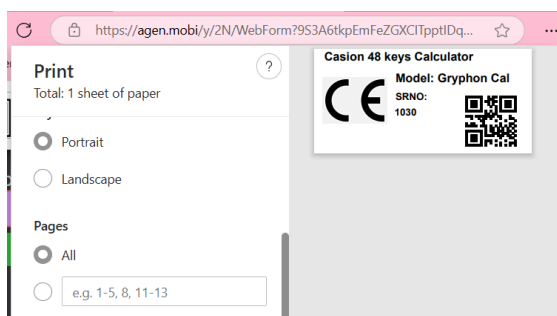

AGen Product Labeler

Software to print product labels and keep track of product big data automatically.

Designed for packaging or warehouse in the factory, AGen Product Labeler assists you to design and print your product sticker and keep track of batch and serial number in one process.

AGen Product Labeler includes many of product label sticker most often used design and print features:

Makes it easy to design product labels using your windows printer.

Ability to link to your existing inventory, ERP or Excel product listing make your printing easier and not need to perform keyboard entry.